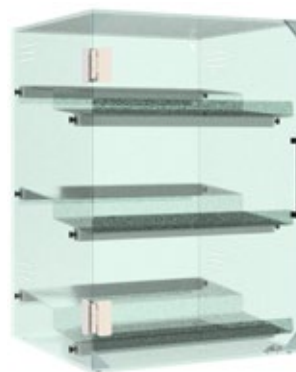

### Display cabinet 443

The cabinet includes a narrow display cabinet with 3 shelves, crumb tray and LED lighting.

*-SH 180011-998*

**WIDTH:** 443 mm  
**DEPTH:** 514 mm  
**HEIGHT:** 749 mm

-SH 180011-998

### Display cabinet 833

The cabinet includes a narrow display cabinet with 3 shelves, crumb tray and LED lighting.

*-SH 180012-998*

**WIDTH:** 833 mm  
**DEPTH:** 514 mm  
**HEIGHT:** 749 mm

-SH 180012-998

## Confectionery cabinet 400

Maximize your exposure with the clear acrylic confectionery cabinet. A very slim cabinet with three shelves.

*MY200010*

**WIDTH:** 400 mm

**DEPTH:** 401 mm

**HEIGHT:** 580 mm

MY200010